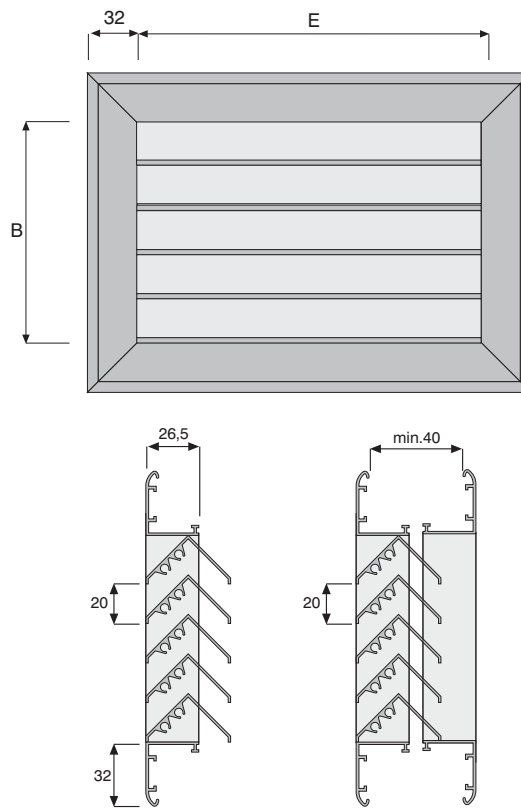

Accessories

Counter Frame

This is used for cases where the other side of the door panel is also of visual importance. The counter frame is also manufactured from ETIAL-60 norm aluminium profiles.

Dimensions

Standard Dimensions

E (mm)	B (mm)	B _{eff.} (mm)
200	144	70
300	192	98
400	240	126
500	288	154
600	336	182
700	384	210
800	432	238
900	480	266
1000	528	294
1100	576	322
1200	624	350
1300	672	378
	720	406
	768	434
	816	462
	864	490
	912	518
	960	546
	1008	574

E : Dimension (m)

B_{eff} : Dimension (m)

Specification Text

Door louvre for preventing vision, while permitting transfer of air. The louvre will be made from ETIAL-60 norm aluminium profiles. The louvre will be cleaned and chromated, and painted with electrostatic powder paint to the requested colour with a minimum thickness of 60 μ . The blades will be

placed so as to prevent vision from any angle. As an option, a counter frame will be supplied. The counter frame will also be manufactured from ETIAL-60 norm aluminium profiles.

Order Code

Model		EGA.32.AA.10-300 x 240-9010	
Farme	32 mm	E x B (mm) Refer to page 2	Indicate RAL Colour Code
Accessories	AA...Without Accessories AK...With Counter Frame		
Installation	00...Without Screw Holes 10...With Screws	Standard Dimensions	Colour Code