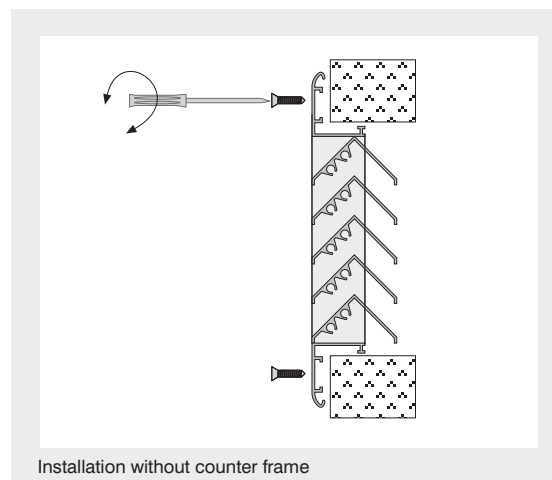

Installation