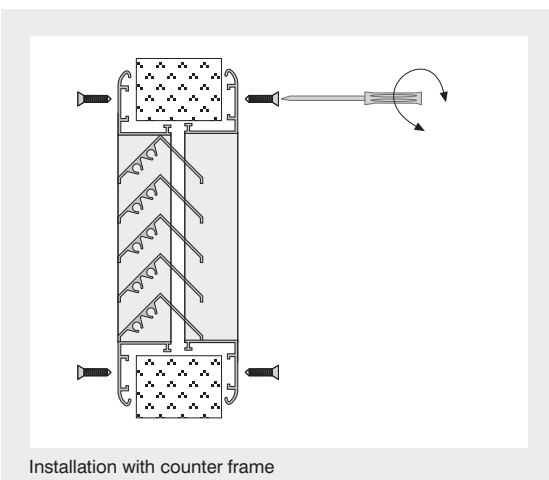

Installation